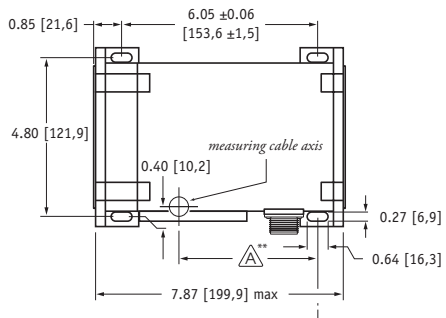

Front Cable Exit Option

Note: Dimensions not valid for "increased cable tension" option. Consult factory for dimensions.

Top Cable Exit Option

Note: Dimensions not valid for "increased cable tension" option. Consult factory for dimensions.

Rear Cable Exit Option

Measurement Range	⚠
0-75 to 0-150 inches	4.57 inches
0-2500 to 0-5000 mm	116,1 mm
0-200 to 0-550 inches	3.57 inches
0-6250 to 13750 mm	90,1 mm

all dimensions are in inches [mm]

Note: Dimensions not valid for "increased cable tension" option. Consult factory for dimensions.

Bottom Cable Exit Option

Measurement Range	⚠
0-75 to 0-150 inches	4.57 inches
0-2500 to 0-5000 mm	116,1 mm
0-200 to 0-550 inches	3.57 inches
0-6250 to 13750 mm	90,1 mm

all dimensions are in inches [mm]

Note: Dimensions not valid for "increased cable tension" option. Consult factory for dimensions.