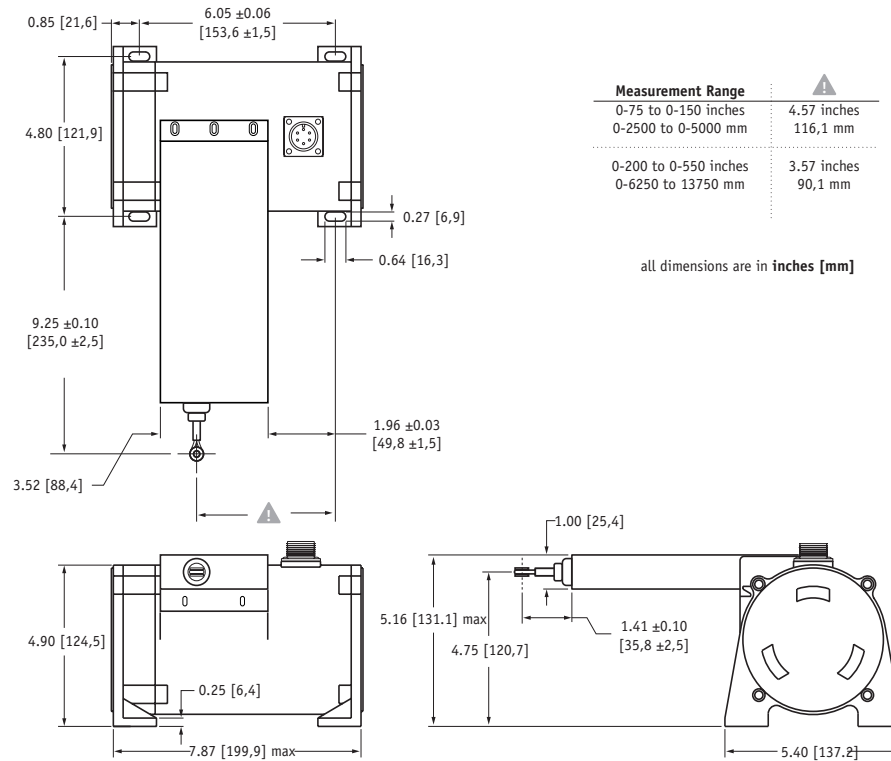

Front Cable Exit Option

Note: Dimensions not valid for "increased cable tension" option. Consult factory for dimensions.

Top Cable Exit Option

Note: Dimensions not valid for "increased cable tension" option. Consult factory for dimensions.

Rear Cable Exit Option

Measurement Range	⚠
0-75 to 0-150 inches	4.57 inches
0-2500 to 0-5000 mm	116,1 mm
0-200 to 0-550 inches	3.57 inches
0-6250 to 13750 mm	90,1 mm

all dimensions are in inches [mm]

Note: Dimensions not valid for "increased cable tension" option. Consult factory for dimensions.

Bottom Cable Exit Option

Measurement Range	⚠
0-75 to 0-150 inches	4.57 inches
0-2500 to 0-5000 mm	116,1 mm
0-200 to 0-550 inches	3.57 inches
0-6250 to 13750 mm	90,1 mm

all dimensions are in inches [mm]

Note: Dimensions not valid for "increased cable tension" option. Consult factory for dimensions.