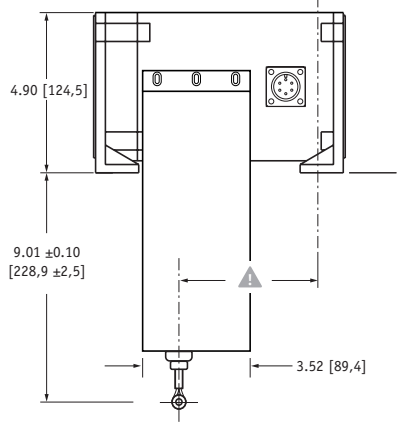

Front Cable Exit Option

Note: Dimensions not valid for "increased cable tension" option. Consult factory for dimensions.

Top Cable Exit Option

Note: Dimensions not valid for "increased cable tension" option. Consult factory for dimensions.

Rear Cable Exit Option

Measurement Range	⚠
0-75 to 0-150 inches	4.57 inches
0-2500 to 0-5000 mm	116,1 mm
0-200 to 0-550 inches	3.57 inches
0-6250 to 13750 mm	90,1 mm

all dimensions are in inches [mm]

Note: Dimensions not valid for "increased cable tension" option. Consult factory for dimensions.

Bottom Cable Exit Option

Measurement Range	⚠
0-75 to 0-150 inches	4.57 inches
0-2500 to 0-5000 mm	116,1 mm
0-200 to 0-550 inches	3.57 inches
0-6250 to 13750 mm	90,1 mm

all dimensions are in inches [mm]

Note: Dimensions not valid for "increased cable tension" option. Consult factory for dimensions.