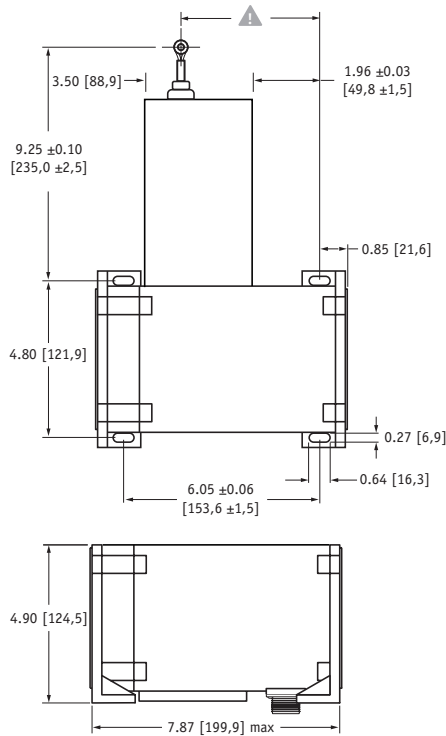

Front Cable Exit Option

Note: Dimensions not valid for "increased cable tension" option. Consult factory for dimensions.

Top Cable Exit Option

Note: Dimensions not valid for "increased cable tension" option. Consult factory for dimensions.

Rear Cable Exit Option

Measurement Range	⚠
0-75 to 0-150 inches	4.57 inches
0-2500 to 0-5000 mm	116,1 mm
0-200 to 0-550 inches	3.57 inches
0-6250 to 13750 mm	90,1 mm

all dimensions are in inches [mm]

Note: Dimensions not valid for "increased cable tension" option. Consult factory for dimensions.

Bottom Cable Exit Option

Measurement Range	⚠
0-75 to 0-150 inches	4.57 inches
0-2500 to 0-5000 mm	116,1 mm
0-200 to 0-550 inches	3.57 inches
0-6250 to 13750 mm	90,1 mm

all dimensions are in inches [mm]

Note: Dimensions not valid for "increased cable tension" option. Consult factory for dimensions.