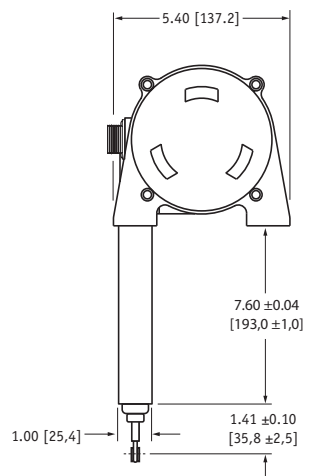

Front Cable Exit Option

Note: Dimensions not valid for "increased cable tension" option. Consult factory for dimensions.

Top Cable Exit Option

Note: Dimensions not valid for "increased cable tension" option. Consult factory for dimensions.

Rear Cable Exit Option

Measurement Range	⚠
0-75 to 0-150 inches	4.57 inches
0-2500 to 0-5000 mm	116,1 mm
0-200 to 0-550 inches	3.57 inches
0-6250 to 13750 mm	90,1 mm

all dimensions are in inches [mm]

Note: Dimensions not valid for "increased cable tension" option. Consult factory for dimensions.

Bottom Cable Exit Option

Measurement Range	⚠
0-75 to 0-150 inches	4.57 inches
0-2500 to 0-5000 mm	116,1 mm
0-200 to 0-550 inches	3.57 inches
0-6250 to 13750 mm	90,1 mm

all dimensions are in inches [mm]

Note: Dimensions not valid for "increased cable tension" option. Consult factory for dimensions.