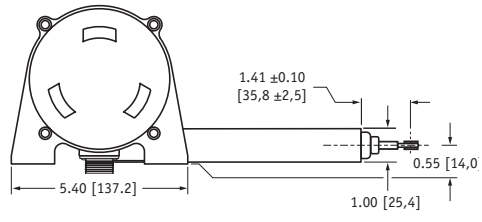

Front Cable Exit Option

Note: Dimensions not valid for "increased cable tension" option. Consult factory for dimensions.

Top Cable Exit Option

Note: Dimensions not valid for "increased cable tension" option. Consult factory for dimensions.

Rear Cable Exit Option

Measurement Range	⚠
0-75 to 0-150 inches	4.57 inches
0-2500 to 0-5000 mm	116,1 mm
0-200 to 0-550 inches	3.57 inches
0-6250 to 13750 mm	90,1 mm

all dimensions are in inches [mm]

Note: Dimensions not valid for "increased cable tension" option. Consult factory for dimensions.

Bottom Cable Exit Option

Measurement Range	⚠
0-75 to 0-150 inches	4.57 inches
0-2500 to 0-5000 mm	116,1 mm
0-200 to 0-550 inches	3.57 inches
0-6250 to 13750 mm	90,1 mm

all dimensions are in inches [mm]

Note: Dimensions not valid for "increased cable tension" option. Consult factory for dimensions.