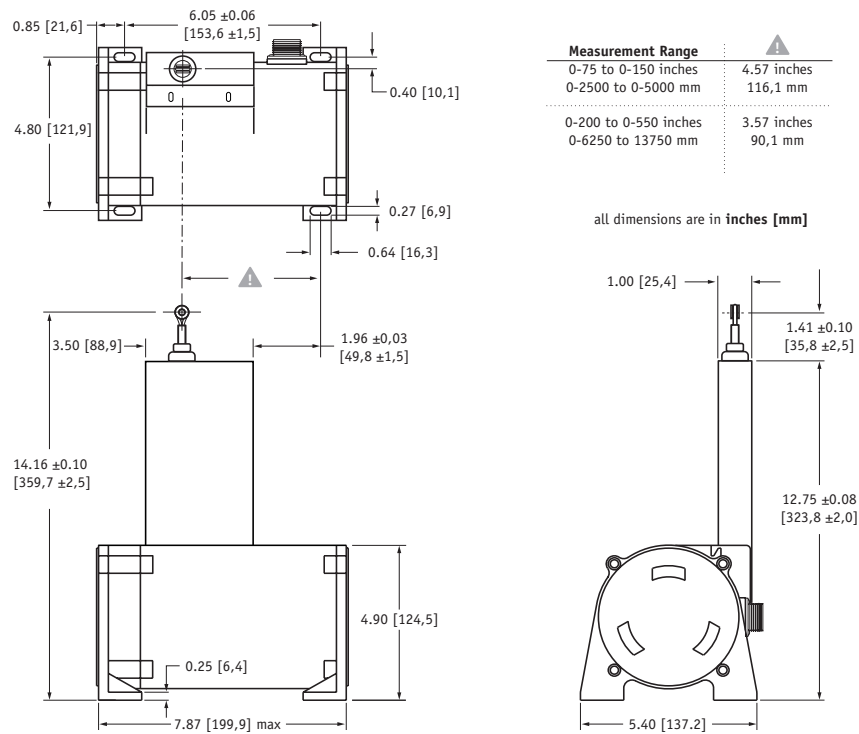

Front Cable Exit Option

Note: Dimensions not valid for "increased cable tension" option. Consult factory for dimensions.

Top Cable Exit Option

Note: Dimensions not valid for "increased cable tension" option. Consult factory for dimensions.

Rear Cable Exit Option

Measurement Range	⚠
0-75 to 0-150 inches	4.57 inches
0-2500 to 0-5000 mm	116,1 mm
0-200 to 0-550 inches	3.57 inches
0-6250 to 13750 mm	90,1 mm

all dimensions are in inches [mm]

Note: Dimensions not valid for "increased cable tension" option. Consult factory for dimensions.

Bottom Cable Exit Option

Measurement Range	⚠
0-75 to 0-150 inches	4.57 inches
0-2500 to 0-5000 mm	116,1 mm
0-200 to 0-550 inches	3.57 inches
0-6250 to 13750 mm	90,1 mm

all dimensions are in inches [mm]

Note: Dimensions not valid for "increased cable tension" option. Consult factory for dimensions.